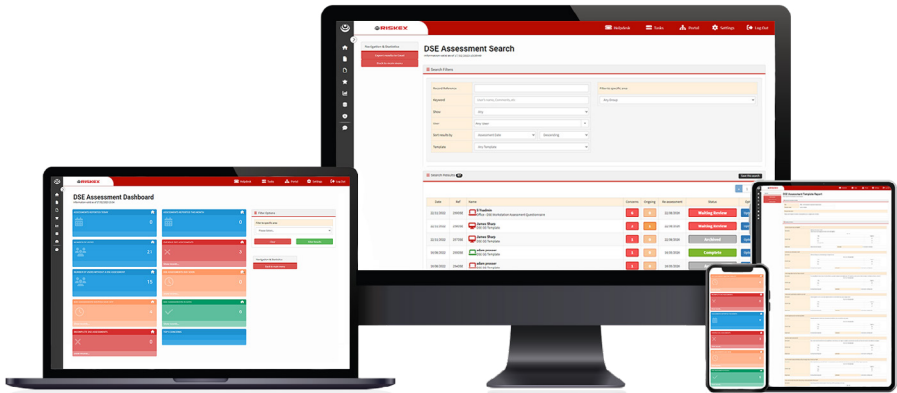

DSE

All employers must ensure the safety and health of their employees under the Display Screen Equipment (DSE) Regulations 1992. The AssessNET DSE Module provides an intuitive and user-friendly self-assessment tool, complete with online training and an exam. We have recently enhanced our system to reflect the current climate whereby many employees are working from home.

Key Features

Multiple configurable question sets that can run simultaneously

Fully viewable assessment history and tracking

In-depth, easy to understand interactive training on workstation best practices

Concerns documented and highlighted with supporting images and notes

Automatic re-assessment notifications

Easy to read dashboard for reporting and seeing trends